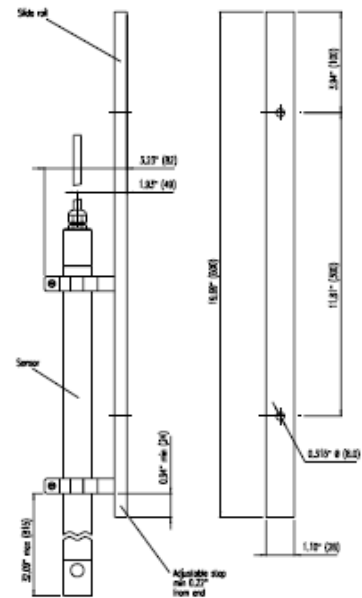

Slide rail

■ Easy use
Easy to mount and demount the sensors

■ Flexibility
Fits all submersible and immersible sensor in the X-series.

■ Adjustable length 230 mm i

OXYGEN and TSS Slide rail \varnothing 66 mm

FLX PH/ORP Slide rail \varnothing 28 mm