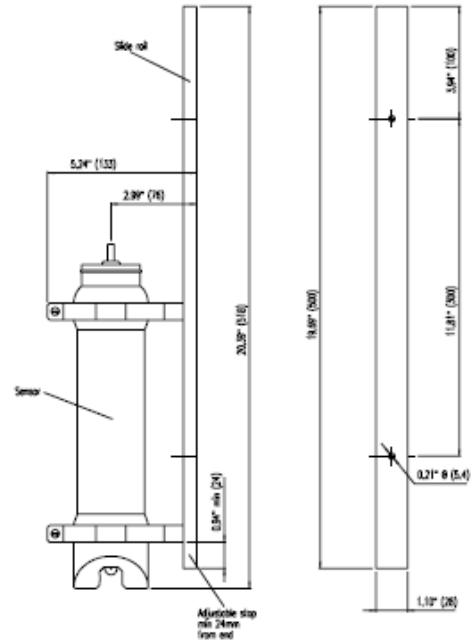

Slide rail

■ Easy use
Easy to mount and demount the sensors

■ Flexibility
Fits all submersible and immersible sensor in the X-series.

■ Adjustable length 230 mm i

OXYGEN and TSS Slide rail \varnothing 66 mm

FLX PH/ORP Slide rail \varnothing 28 mm