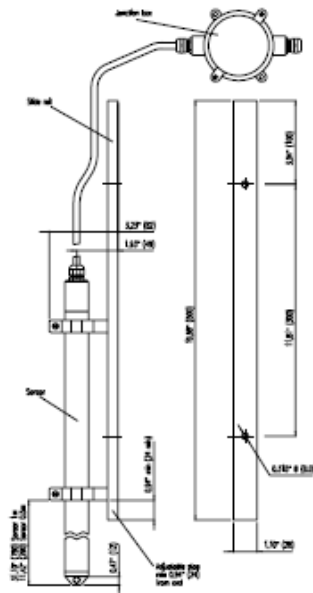

Slide rail

■ Easy use
Easy to mount and demount the sensors

■ Flexibility
Fits all submersible and immersible sensor in the X-series.

■ Adjustable length 230 mm i

OXYGEN and TSS Slide rail \varnothing 66 mm

FLX PH/ORP Slide rail \varnothing 28 mm