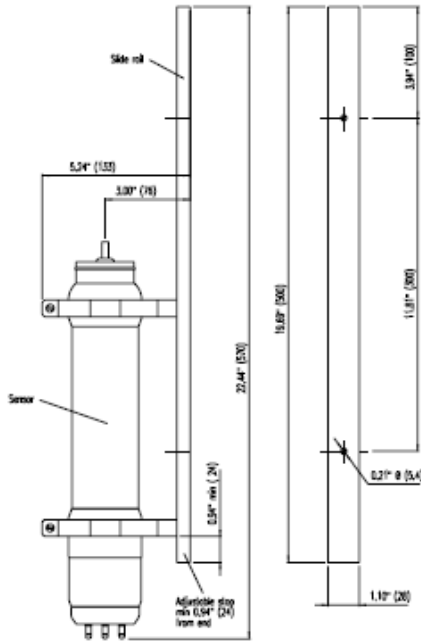

Slide rail

■ Easy use
Easy to mount and demount the sensors

■ Flexibility
Fits all submersible and immersible sensor in the X-series.

■ Adjustable length 230 mm i

OXYGEN and TSS Slide rail \varnothing 66 mm

FLX PH/ORP Slide rail \varnothing 28 mm