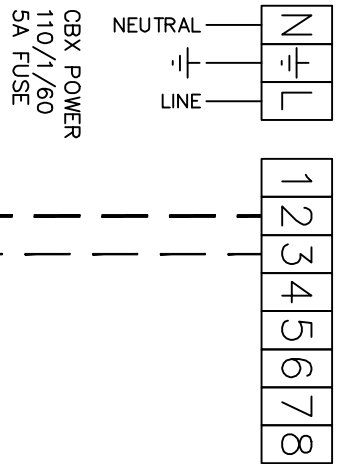

# BB2 WIRING DIAGRAM

4-20 mA EXPANSION BOARD P/N 11905782

# CBX WIRING DIAGRAM

RAKE LIMIT SWITCH N/O  
24 VDC FROM CBX  
CONNECT WHITE &  
BLACK WIRES TO  
TERMINALS 2&3  
ON CBX REF. DWG 141A

**Cerlic**  
Cerlic Environmental Controls, Inc  
P.O. Box 420097  
Atlanta, GA 30342  
Phone (404) 256-3097  
Fax (404) 256-3094

WIRING - CBX,  
BB2 & LIMIT SWITCH  
DRAWING NUMBER 151  
LAST REV. DATE 05/31/09  
SCALE NTS

NO.	DATE	BY	CHKD.	DESCRIPTION
1				
2				
3				
4				
5				
6				
7				