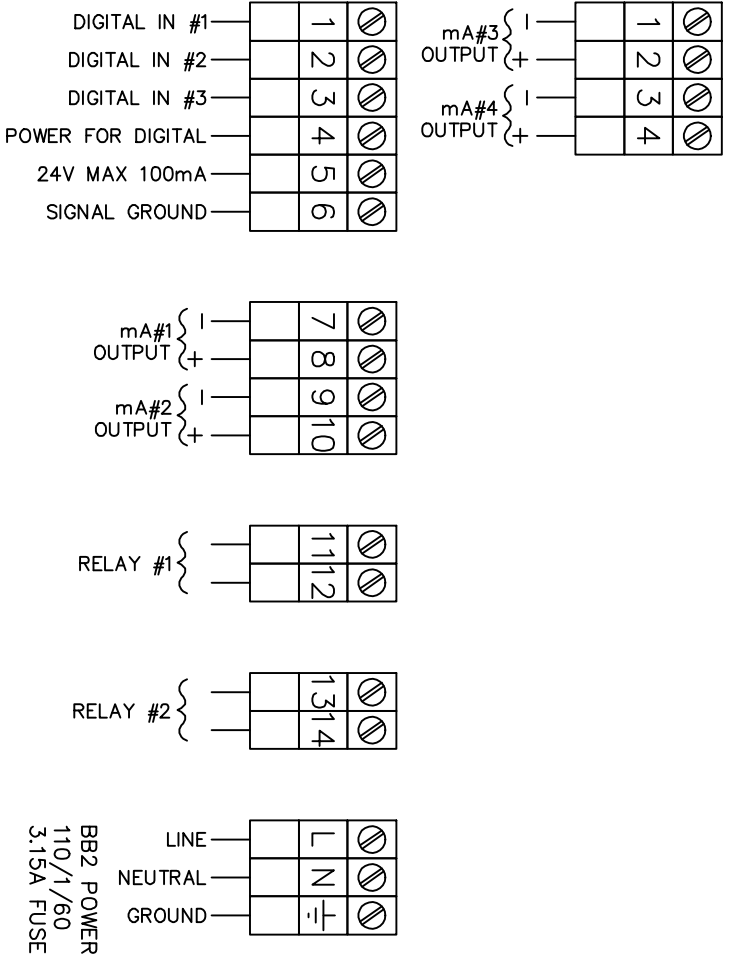

# BB2 WIRING DIAGRAM

4-20 mA EXPANSION BOARD P/N 11905782

# CBX WIRING DIAGRAM

RAKE LIMIT SWITCH N/O  
24 VDC FROM CBX  
CONNECT WHITE &  
BLACK WIRES TO  
TERMINALS 2&3  
ON CBX REF. DWG 141A

**Cerlic**  
Cerlic Environmental Controls, Inc  
P.O. Box 420097  
Atlanta, GA 30342  
Phone (404) 256-3097  
Fax (404) 256-3094

WIRING - CBX,  
BB2 & LIMIT SWITCH  
DRAWING NUMBER 151  
LAST REV. DATE 05/31/09  
SCALE NTS

NO.	DATE	BY	CHKD.	DESCRIPTION
1				
2				
3				
4				
5				
6				
7				